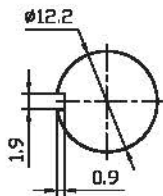

中型钮子开关

Medium Toggle Switch

型号(TYPE):KNS-1

技术特性 (Specification)

1. 规格 (Rating): 6A 125V AC; 3A 250V AC; 10A 12VDC
2. 接触电阻 (Contact R): 50mΩ max
3. 绝缘电阻 (Insulation R): 500V DC 1000MΩ min
4. 耐电压 (Dielectric Strength): 1 Minute 1500V AC
5. 操作温度 (Operating Temperature): -25°C ~ +85°C
6. 电气寿命 (Electrical Life): 10, 000 Cycles

外型图 (Outline Drawing)

安装尺寸 (Mounting)

电路图 (Circuitry)