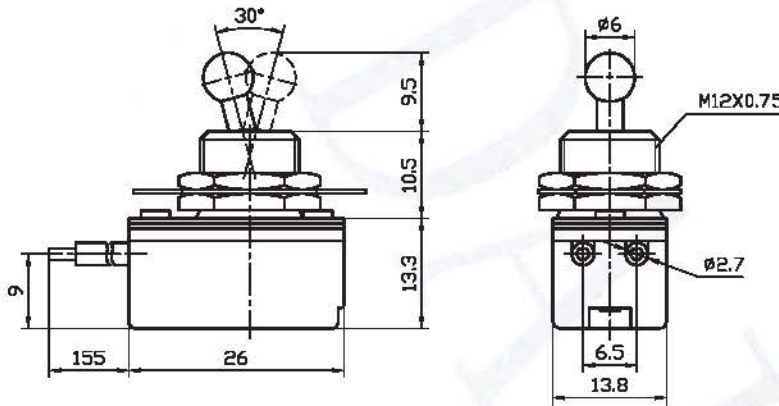

中型钮子开关

Medium Toggle Switch

型号(TYPE):KNS-1

技术特性 (Specification)

1. 规格 (Rating): 6A 125V AC; 3A 250V AC; 10A 12VDC
2. 接触电阻 (Contact R): 50mΩ max
3. 绝缘电阻 (Insulation R): 500V DC 1000MΩ min
4. 耐电压 (Dielectric Strength): 1 Minute 1500V AC
5. 操作温度 (Operating Temperature): -25°C ~ +85°C
6. 电气寿命 (Electrical Life): 10, 000 Cycles

外型图 (Outline Drawing)

安装尺寸 (Mounting)

电路图 (Circuitry)